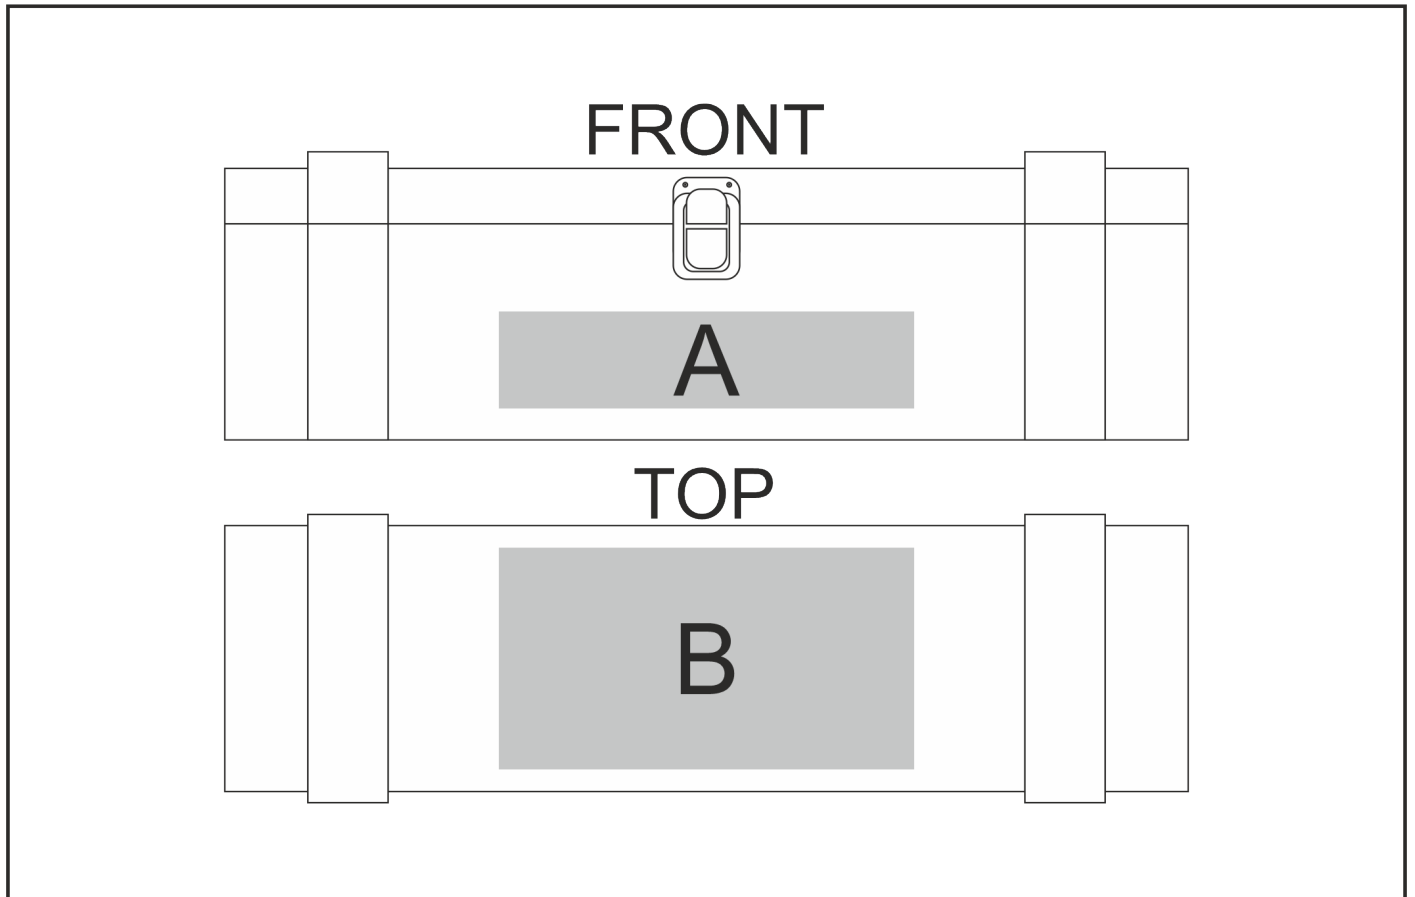

## Decero Wine Box

### Need to know:

- Includes 1-Position Laser Engraving (setup fee applies)
- Laser Colour: Tonal.
- Due to tonal variations in the wood the laser engraving will vary from one item to the next and will likely vary in the same item.

#### **Position A**

1. Laser Engraving (LC)

N/A

Size: 150mm wide x 35mm high

#### **Position B**

1. Laser Engraving (LC)

N/A

Size: 150mm wide x 80mm high